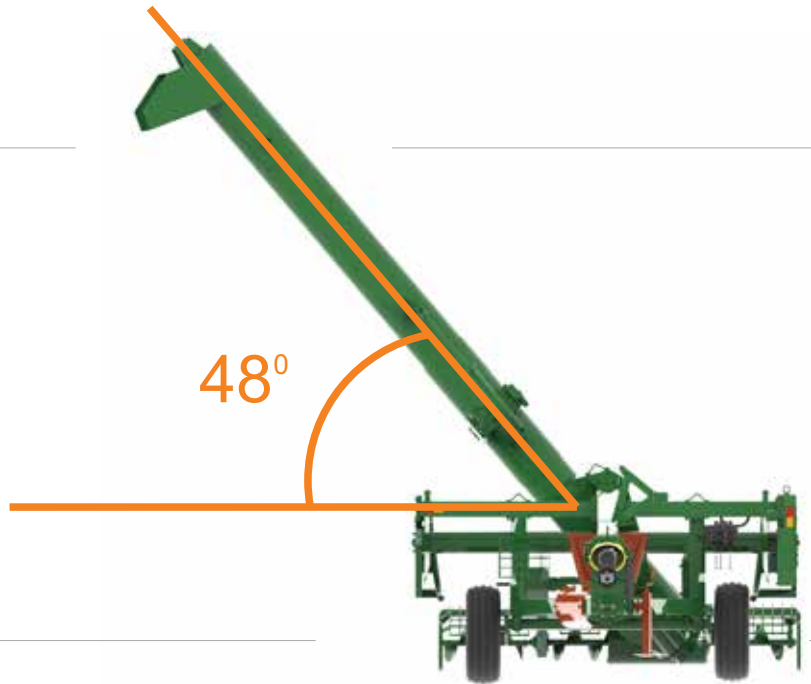

The 15" (380 mm) discharge auger will deliver up to 350 t/hr (13,800 bu/hr) depending on grain type and condition

RICHIGER

Rugged operability combined with unsurpassed performance

Cutter blade folds when not in use

Guides facilitate the precise alignment of plastic as the bag is rolled in

A safety grid covers the cross auger, which can be disengaged in a snap by pulling out a clutch handle

Tractor PTO delivers power through a direct action shaft for straightforward, trouble-free operation

All new mechanism connects and disconnects roll drive automatically, eliminating the difficulty of aligning & inserting lock pins manually

Two reasons account for Richiger's E6910 work capacity

Richiger's patent pending tubular chamber and auger mounted vanes can handle more grain than regular cross auger setups, with a better volume to power ratio.

The discharge auger is set at an angle 10° lower than in previous models, contributing to overall efficiency.

Technical Specs

Tractor	Minimum power requirement 60 HP
Drive	Mechanical and hydraulic. PTO speed: 540 rpm
Sweep augers	Configurable for both 9' and 10' bag sizes
Tires	11L-15/10 ply