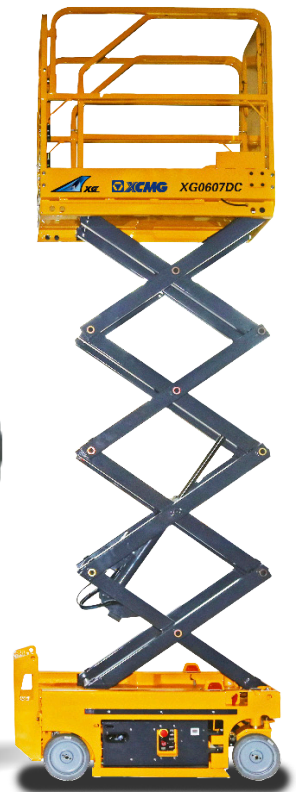

XCMG ACCESS

**CARINE'S
MERCHANDISE**

Your Exclusive Western Victorian XCMG Dealer

SCISSOR LIFTS / KNUCKLEBOOMS

XCMG ARE THE WORLDS 3RD BIGGEST CONSTRUCTION MANUFACTURING COMPANY. XCMG are the next generation of construction equipment and Carines Merchandise are proud to be Western Victoria's exclusive XCMG dealer.

Horsham
12 Golf Course Rd
Horsham, VIC 3402

Ballarat
20 Carngham Rd
Alfredton, VIC 3350

www.carines.com.au

KNUCKLEBOOMS

XGA16ACE

MAX WORKING HEIGHT	15.8M
MAX PLATFORM HEIGHT	13.8M
MAX LOAD CAPACITY	227KG
TOTAL WEIGHT	6900KG
DRIVE TYPE	2WD
POWER	DC DRIVE SYSTEM

XGA20ACE

MAX WORKING HEIGHT	20.6M
MAX PLATFORM HEIGHT	18.6M
MAX LOAD CAPACITY	350KG
TOTAL WEIGHT	9100KG
DRIVE TYPE	4WD
POWER	AC ELECTRIC DRIVE
MAIN / DRIVE MOTOR	12KW / 3.3KW

ASK CARINE'S ABOUT THE FULL RANGE OF XCMG EQUIPMENT

CARINE'S MERCHANDISE ARE YOUR WESTERN VICTORIA XCMG EXCLUSIVE DEALER

SCISSORLIFTS

XG0607DC

MAX WORKING HEIGHT	5.9M
MAX PLATFORM HEIGHT	3.9M
MAX LOAD CAPACITY	240KG
TOTAL WEIGHT	900KG
POWER	AC ELECTRIC DRIVE