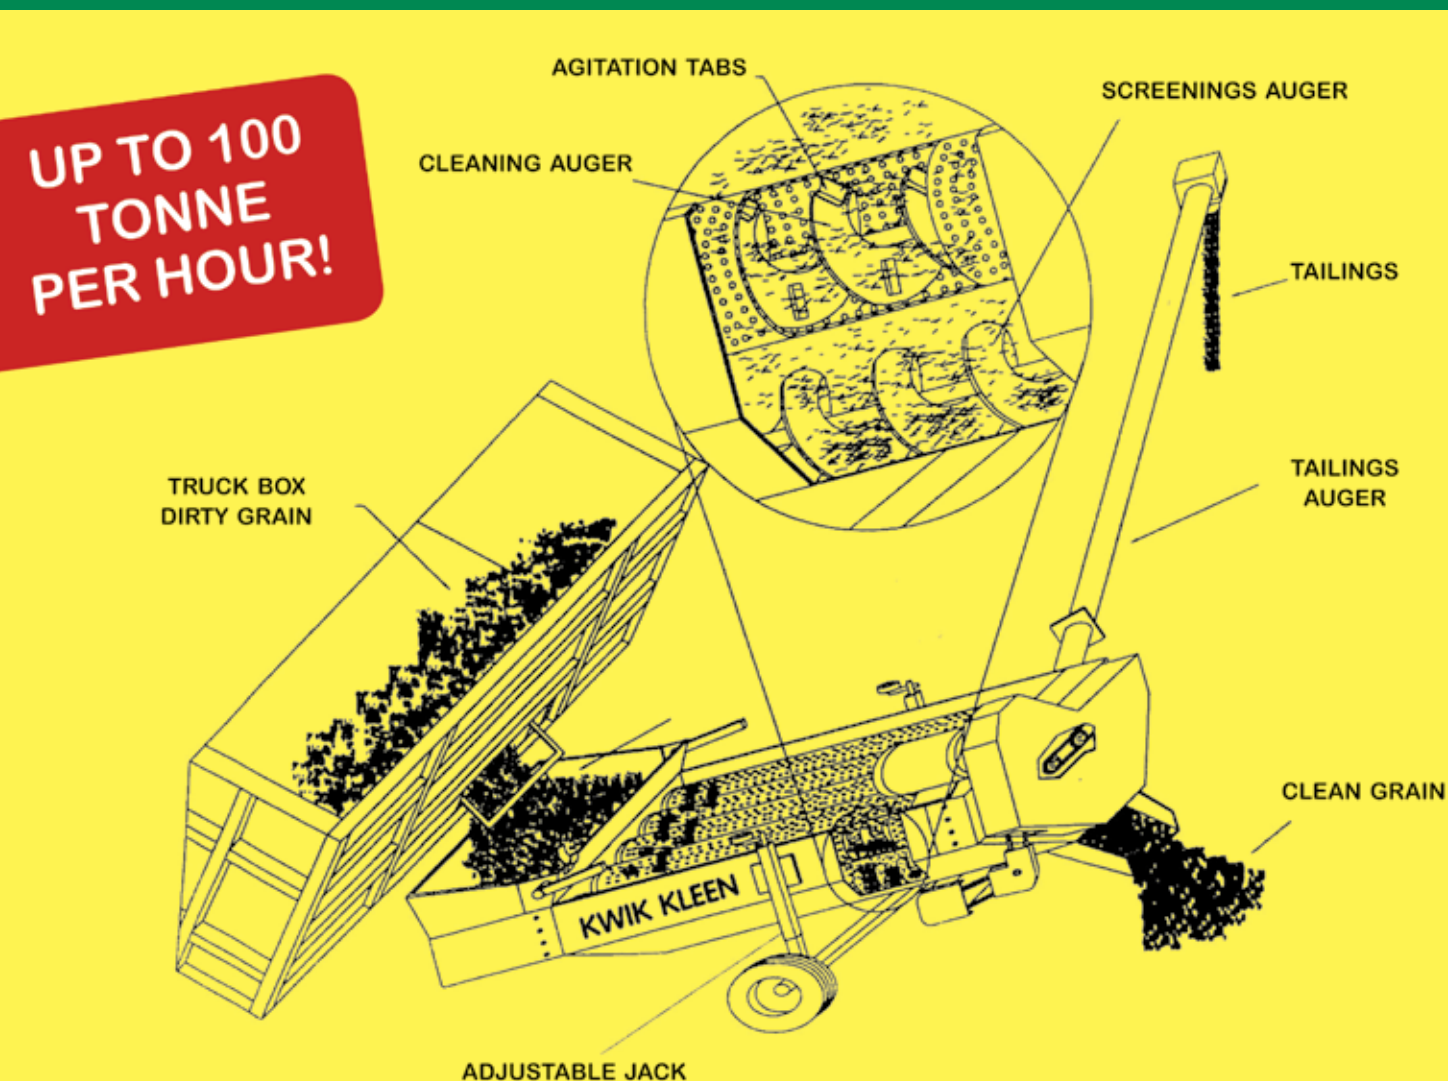

Are screenings a problem for you?
Do they cost you money at harvest?

KWIK KLEEN GRAIN CLEANER

The Kwik Kleen Grain Cleaner:

- Is a fast, effective and inexpensive way of maximising returns to the grower.
- Can be used for cleaning & sizing certain grains. Eg: wheat, barley, chick peas, etc.
- Is portable and compact, but large enough to keep up with most farming operations.

Model 572

Cleans up to 70 tonne/hour
 Weight of machine 430kg (approx)
 Length 2.7m (9ft)
 Width 1.45m (4ft 10")

RRP
 \$
 (GST EX)

Model 772

Cleans up to 100 tonne/hour
 Weight of machine 520kg (approx)
 Length 2.7m (9ft)
 Width 1.8m (6ft)

RRP
 \$
 (GST EX)

- Majority of cleaning done by sides and tops of tubes
- Electric or hydraulic drive option
- Variable speed control & grain-feed adjustment
- Removable transport hitch
- Collapsible screenings auger for transport & storage
- Spring loaded hopper

hopper & end plate removed to change screens

SCREEN SIZES

More than 20 screen sizes available.

Cleaning & sizing grain from canola to corn and large chick peas.

patented agitation tabbed auger for 360° cleaning